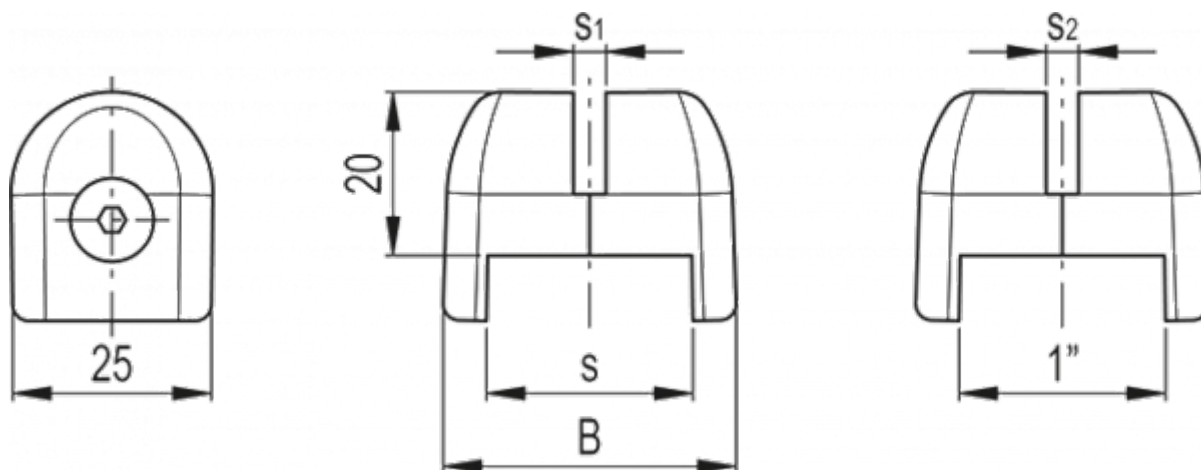

# Data Sheet

Article number: 23104937533

Description: E+G Support clamp PPR.25-R-5-C33 - Grey

## Measures

B	= 37
C#(Nm)	= 2.5
s	= 25
s1	= 5
Weight in (g)	= 25